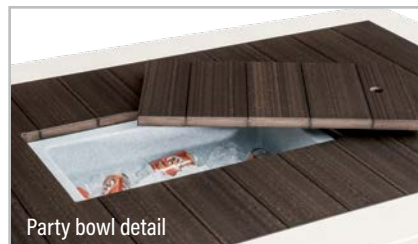

JADE TABLE SERIES

49" X 49" JADE TABLE WITH PARTY BOWL (LAJA4949P-D)
Shown Dining Height
Shown in Mint and Seashell